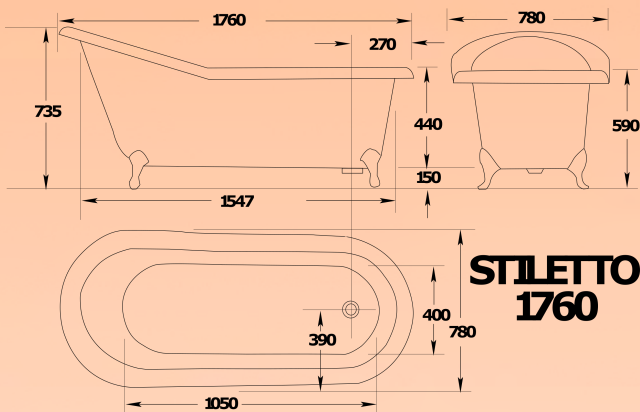

BROADWAY

**BIGFOOT CLAWFOOT
BATH RANGE**

STILETTO 1760

Acrylic tub

BATH

The Stiletto highback offers great lumbar support and is available in 2 sizes and a range of colours, giving your bathroom a beautiful, timeless look.

The Stiletto is available in 2 size.
Length 1500mm x Width 730mm x Depth 725mm
Length 1760mm x Width 780mm x Depth 735mm

The Stiletto comes standard as white interior, white exterior and chrome feet.

OPTIONAL EXTRAS